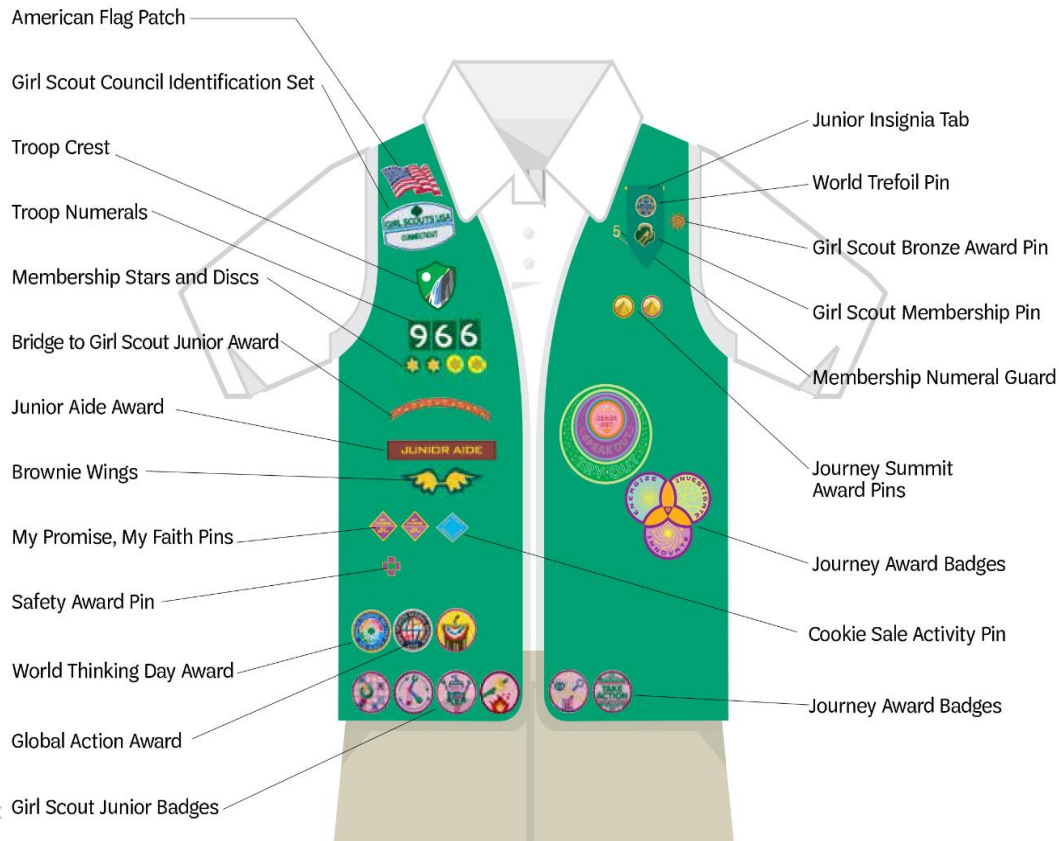

Girl Scout JUNIOR

Place your first Journey awards at the bottom of your vest. As you earn additional Journey awards, work your way up.

If your Journey awards and badges don't fit on the front of your vest or sash, you can wear them on the back.

Place your Journey awards above your badges.

Vest	\$ 20.50
Sash	\$ 8.00
Junior "j" White Polo	\$ 15.00
Junior Purple Scarf	\$ 12.00
Profiles Scarf Slide	\$ 12.00
USA Flag	\$ 2.25
GSGLA Council ID Set	\$ 5.50
Troop Numbers	\$ 1.75
Troop Crest	\$ 2.00
GS Traditional/Contemporary Pin	\$ 2.50
World Trefoil Pin	\$ 2.50
Junior Teal Green Insignia Tab	\$ 3.00
Membership Star w/ Yellow Disc	\$ 1.59
Bridge to Junior Arc Award	\$ 2.50
My Promise, My Faith Pins Year 1-2	\$ 4.00
Junior Safety Award Pin	4.00
Brownie Wings	\$ 1.00
Junior Skill Building Badges	\$ 3.00
Skill Building Badge Requirements	\$ 2.50
Progressive Badges- Robotics/Cybersecurity	\$ 3.00
Progressive Badge Requirements	\$ 5.00
Journey Summit Award Pin	\$ 3.50
Journey Awards	\$ 3.00 / 6.00
Journey Take Action Award	\$ 3.00
Journey Badge Activity Sets	\$ 4.00
Leadership Journey Books	\$ 7.00
Adult Guide Journey Book Sets	\$ 11.25
Girl's Guide to Girl Scouting Binder	\$ 19.50